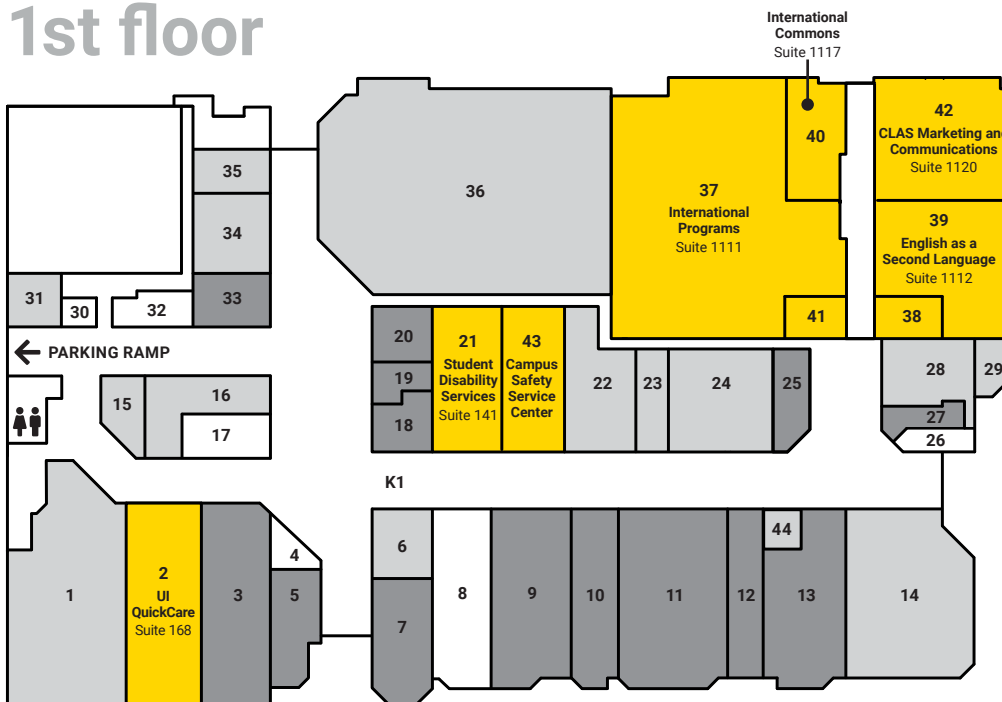

UNIVERSITY CAPITOL CENTRE

2nd floor

UNIVERSITY OFFICES

- 13 Center for Diversity and Enrichment (Suite 2750)
- 5 Center for Teaching (Suite 2080)
- 3 College of Public Health (Suite 2600)
- 11 Conference Center (Suite 2520)
- 6 CoWork Commons (Suite 2070)
- 17 Graduation Services (Suite 2706)
- 1 Information Technology Services (ITS) (Suite 2800)
Consulting Studio (Suite 2800)
ITS Help Desk (Suite 2800)
- 15 Information Technology Services (ITS) (Suite 2960)
- 10 Internal Audit (Suite 2100-1)
- 4 Office of Student Financial Aid (Suite 2400)
- 2 Office of the VP for Research (Suite 2660)
- 16 Outreach and Engagement (Suite 2999)
- 18 Printing and Mailing (Suite 2500)
- 14 Registrar (Suite 2900)
Office of Enrollment Management (Suite 2900)
- 8 UI Boardroom (Suite 2390)
- 9 University of Iowa Health Care (Suite 2100)
- 12 University Service Center (Suite 2700)

RETAIL/SERVICES

- 7 Pentacrest Room (Suite 2395)

1st floor

UNIVERSITY OFFICES

- 43 Campus Safety Service Center
- 42 CLAS Marketing and Communications (Suite 1120)
- 38 Classroom
UI Room (Suite 1100)
- 41 Division of Student Life (Suite 1101)
- 39 English as a Second Language (Suite 1112)
- 40 International Commons (Suite 1117)
- 37 International Programs (Suite 1111)
International Programs Administrative Offices
International Student & Scholar Services
Passport Office
Study Abroad
- 21 Student Disability Services (Suite 141)
- 2 UI QuickCare (Suite 168)

FOOD

- 5 Bollywood Grill
- 11 Buffalo Wild Wings
- 12 China Star
- 13 Chipotle
- 27 Cookies and More
- 18 Hoja
- 20 K-Bap
- 19 La Tea
- 33 Le Gourmet
- 7 Noodles & Co.
- 9 Raising Cane's Chicken Fingers
- 10 Saigon Restaurant
- 25 T-Spoons featuring Sweets 'N' Treats
- 3 The Bep Tea House
- 4 vacant
- 8 vacant
- 26 vacant
- 32 vacant