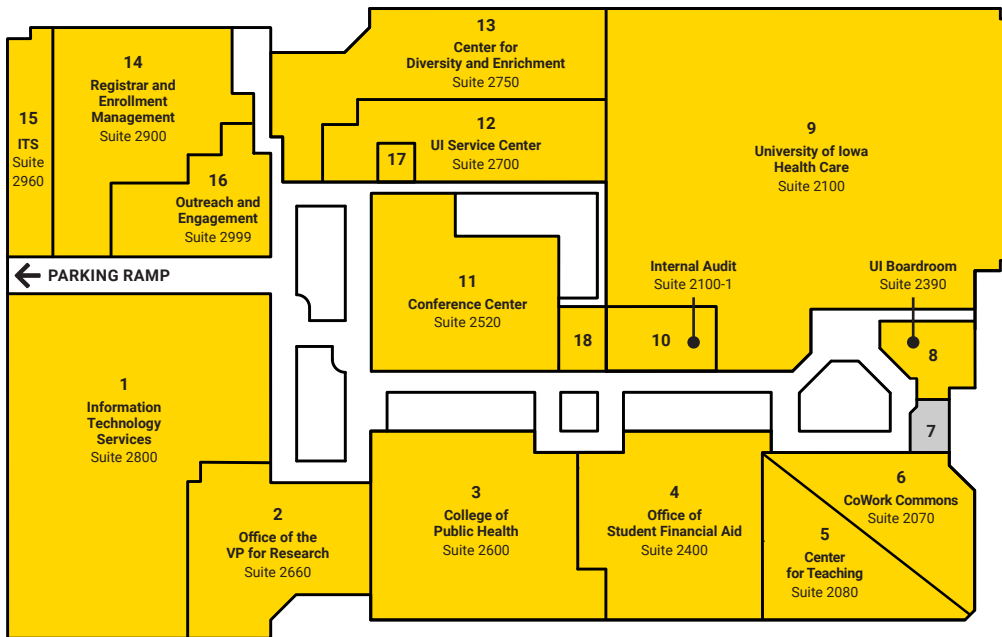

UNIVERSITY CAPITOL CENTRE

2nd floor

UNIVERSITY OFFICES

- 13 Center for Diversity and Enrichment (Suite 2750)
- 5 Center for Teaching (Suite 2080)
- 3 College of Public Health (Suite 2600)
- 11 Conference Center (Suite 2520)
- 6 CoWork Commons (Suite 2070)
- 17 Graduation Services (Suite 2706)
- 1 Information Technology Services (ITS) (Suite 2800)
Consulting Studio (Suite 2800)
ITS Help Desk (Suite 2800)
- 15 Information Technology Services (ITS) (Suite 2960)
- 10 Internal Audit (Suite 2100-1)
- 4 Office of Student Financial Aid (Suite 2400)
- 2 Office of the VP for Research (Suite 2660)
- 16 Outreach and Engagement (Suite 2999)
- 18 Printing and Mailing (Suite 2500)
- 14 Registrar (Suite 2900)
Office of Enrollment Management (Suite 2900)
- 8 UI Boardroom (Suite 2390)
- 9 University of Iowa Health Care (Suite 2100)
- 12 University Service Center (Suite 2700)

RETAIL/SERVICES

- 7 Pentacrest Room (Suite 2395)

1st floor

UNIVERSITY OFFICES

- 43 Campus Safety Service Center
- 42 CLAS Marketing and Communications (Suite 1120)
- 38 Classroom
UI Room (Suite 1100)
- 41 Division of Student Life (Suite 1101)
- 39 English as a Second Language (Suite 1112)
- 40 International Commons (Suite 1117)
- 37 International Programs (Suite 1111)
International Programs Administrative Offices
International Student & Scholar Services
Passport Office
Study Abroad
- 21 Student Disability Services (Suite 141)
- 2 UI QuickCare (Suite 168)

FOOD

- 5 Bollywood Grill
- 11 Buffalo Wild Wings
- 12 China Star
- 13 Chipotle
- 27 Cookies and More
- 18 Hoja
- 20 K-Bap
- 19 La Tea
- 33 Le Gourmet
- 7 Noodles & Co.
- 9 Raising Cane's Chicken Fingers
- 10 Saigon Restaurant
- 25 T-Spoons featuring Sweets 'N' Treats
- 3 The Bep Tea House
- 4 vacant
- 8 vacant
- 26 vacant
- 32 vacant